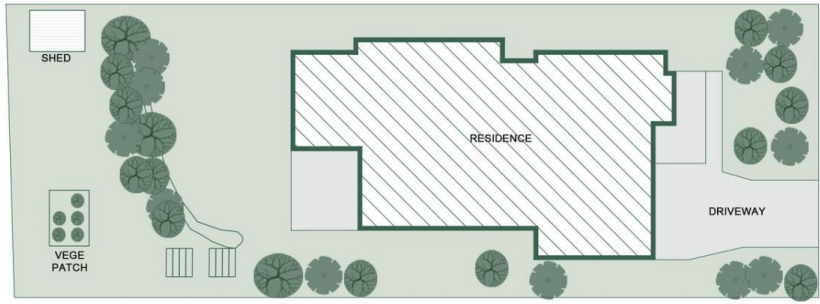

Site Plan

24 Mosman Chase, Lennox Head

APPROXIMATE AREAS
INTERNAL FLOOR SPACE - 359m²
EXTERNAL FLOOR SPACE - 39m²
GARAGE - 39m²