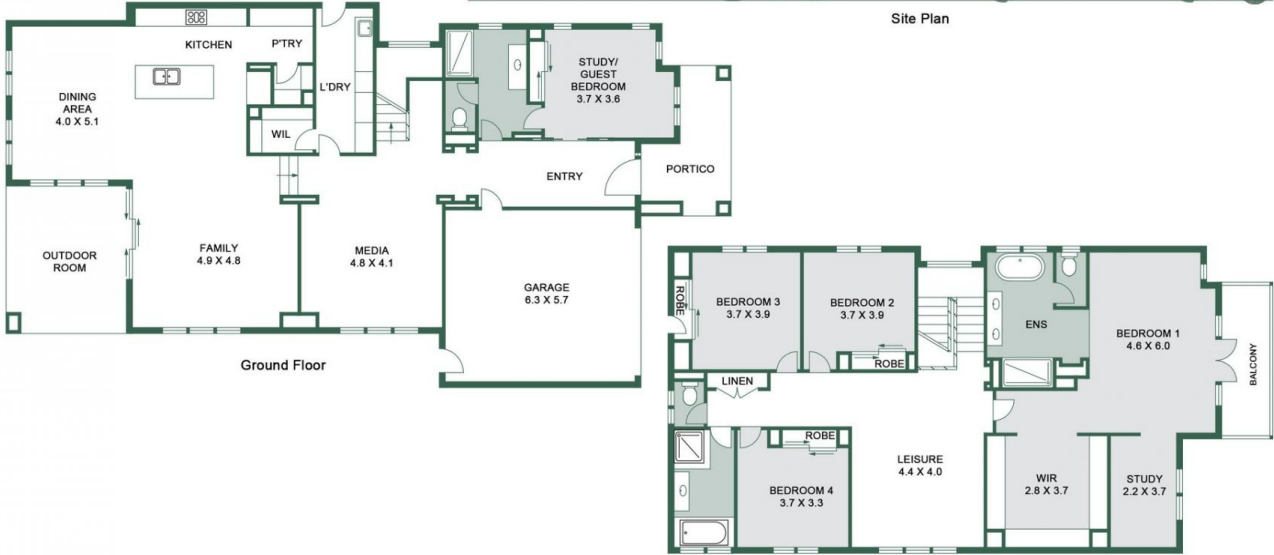

Ground Floor

First Floor

24 Mosman Chase, Lennox Head

APPROXIMATE AREAS
INTERNAL FLOOR SPACE - 359m²
EXTERNAL FLOOR SPACE - 39m²
GARAGE - 39m²